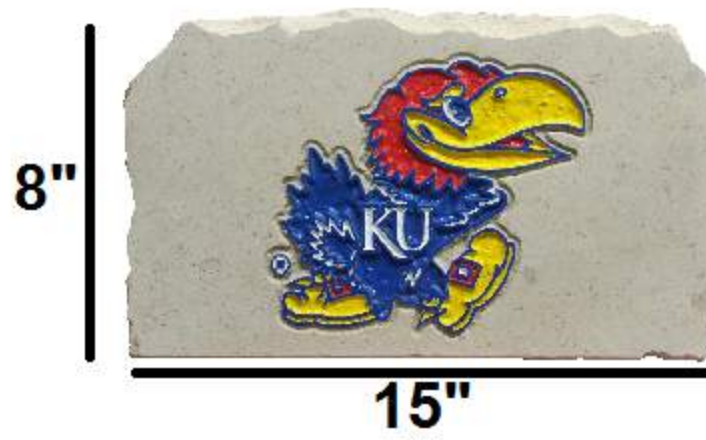

Since 1904

HEBRON BRICK COMPANY

BISON ROCKS!

*****ANY NCAA TEAM AVAILABLE*****

2300 MAIN AVE FARGO, ND

701-232-0781