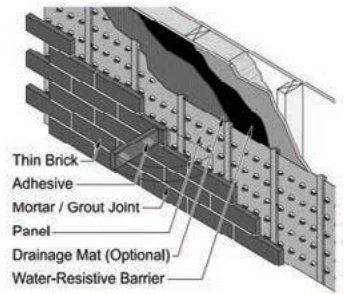

Route 66

Thick Set Application on Studs:

Thin Set Application on CMU:

Exterior Thin Set Application on Studs:

Modular Panel on Studs:

Corner Dimensions:

Corner Packaging:

5 In. ft. per box
24 pieces per box
24 lbs. per box