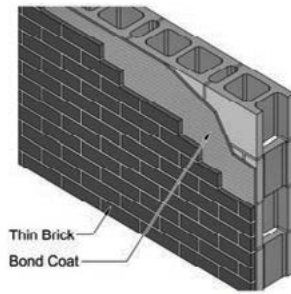

Route 66

Thick Set Application on Studs:

Thin Set Application on CMU:

Exterior Thin Set Application on Studs:

Modular Panel on Studs:

Corner Dimensions:

Corner Packaging:

5 In. ft. per box
24 pieces per box
24 lbs. per box