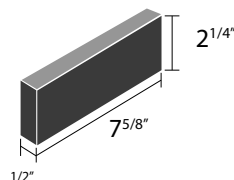

Route 66

Thick Set Application on Studs:

Thin Set Application on CMU:

Exterior Thin Set Application on Studs:

Modular Panel on Studs:

Corner Dimensions:

Corner Packaging:

5 In. ft. per box
24 pieces per box
24 lbs. per box

Stretcher Dimensions:

Stretcher Packaging:

7.3 sq. ft. per box
50 slices per box
37.5 lbs per box

Hebron Brick Company
1000 E Washington Ave
Hebron, ND 58103
www.hebronbrick.com