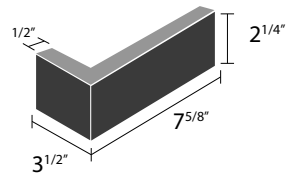

Route 66

Thick Set Application on Studs:

Thin Set Application on CMU:

Exterior Thin Set Application on Studs:

Modular Panel on Studs:

Corner Dimensions:

Corner Packaging:

5 In. ft. per box
24 pieces per box
24 lbs. per box

Stretcher Dimensions:

Stretcher Packaging:

7.3 sq. ft. per box
50 slices per box
37.5 lbs per box

Hebron Brick Company
1000 E Washington Ave
Hebron, ND 58103
www.hebronbrick.com