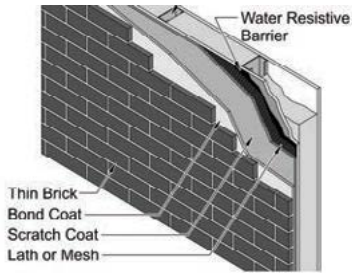

Route 66

Thick Set Application on Studs:

Thin Set Application on CMU:

Exterior Thin Set Application on Studs:

Modular Panel on Studs:

Corner Dimensions:

Corner Packaging:

5 In. ft. per box
24 pieces per box
24 lbs. per box