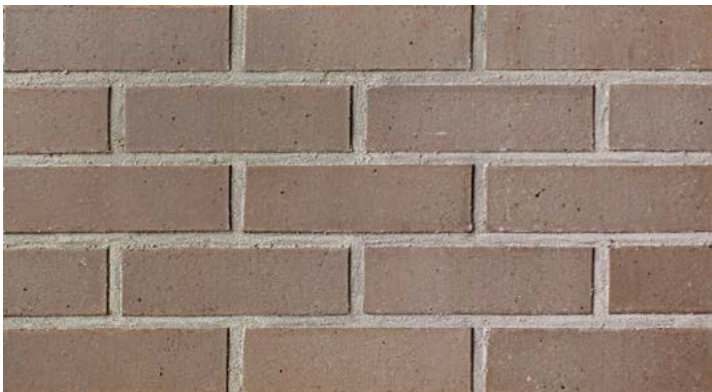

Harbourtown

Desert Common

Brick Lite™

GENUINE CLAY THIN BRICK

Onyx Ironspot Smooth

Slate Gray Smooth

Silverado Smooth

Silverado Smooth

Dakota Common

Slate Gray Smooth

Winston

Bourbon Street & Bootlegger

Onyx Ironspot

Prohibition

Warehouse District Paint Grade

Bootlegger