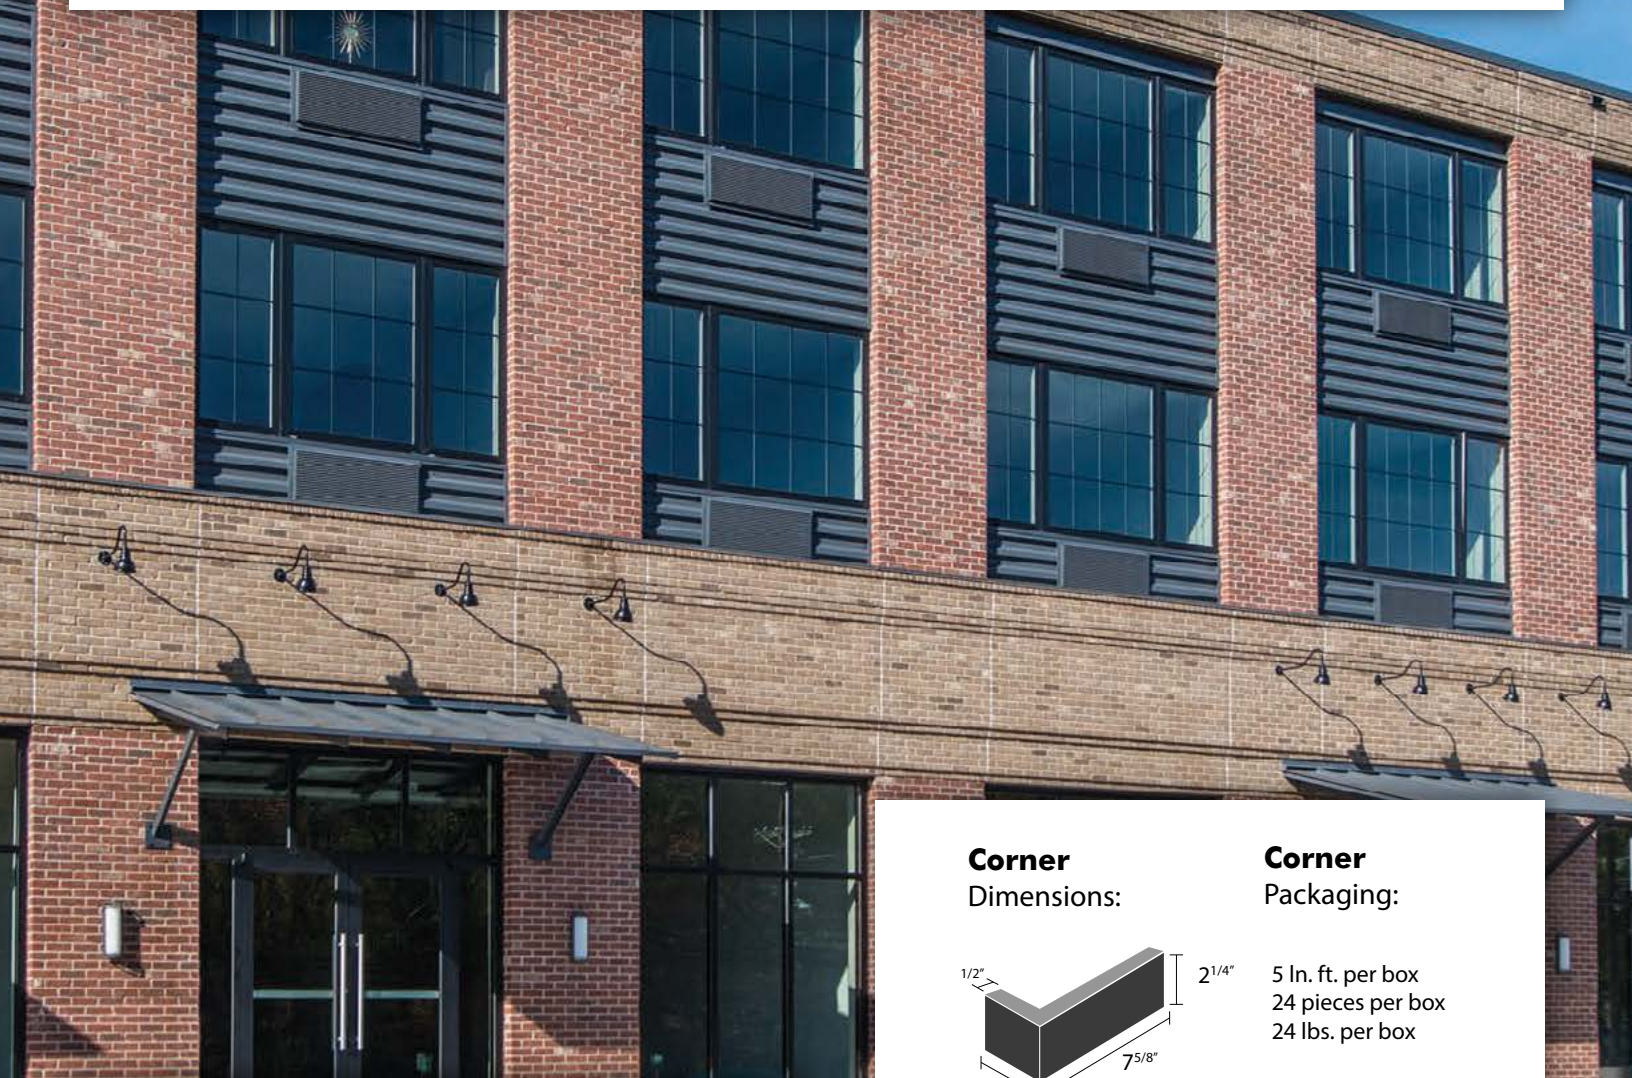

Route 66

Thick Set Application on Studs:

Thin Set Application on CMU:

Exterior Thin Set Application on Studs:

Modular Panel on Studs:

Corner Dimensions:

Corner Packaging:

5 In. ft. per box
24 pieces per box
24 lbs. per box