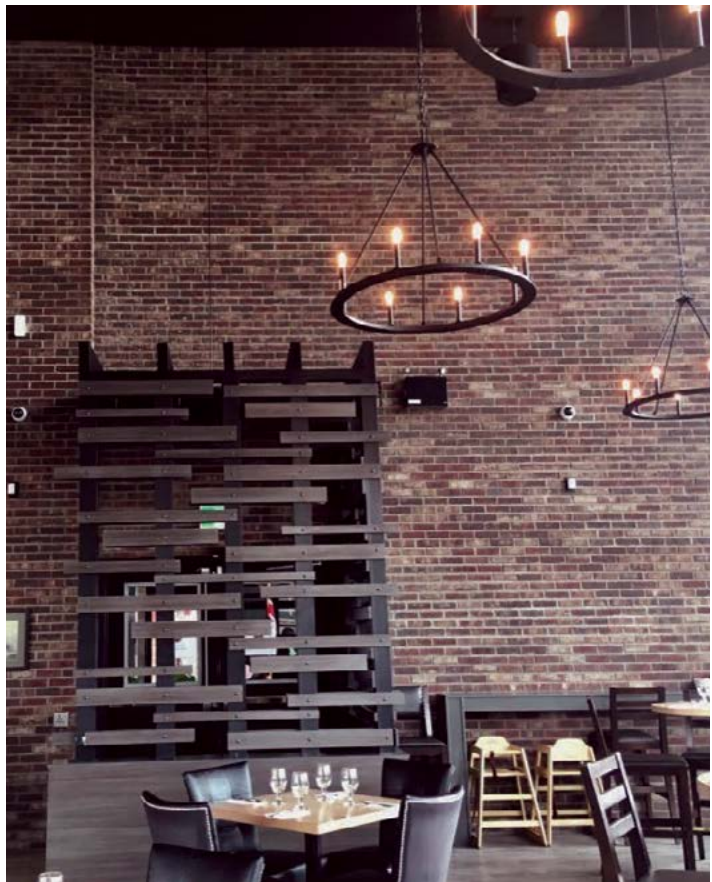

Dakota Common

Slate Gray Smooth

Winston

Bourbon Street & Bootlegger

Onyx Ironspot

Prohibition

Warehouse District Paint Grade

Bootlegger