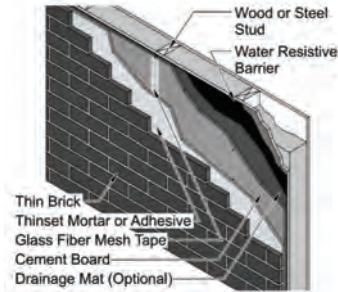

Route 66

Thick Set Application on Studs:

Thin Set Application on CMU:

Exterior Thin Set Application on Studs:

Modular Panel on Studs:

Corner Dimensions:

Corner Packaging:

5 In. ft. per box
24 pieces per box
24 lbs. per box