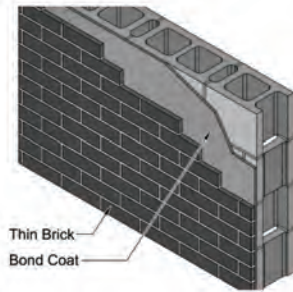

Winston

Bell Tower

Bootlegger

Harbourtown

Old Broadway

Route 66

Old Broadway

Carriage House

Route 66

Thick Set Application on Studs:

Thin Set Application on CMU:

Exterior Thin Set Application on Studs:

Modular Panel on Studs:

Corner Dimensions:

Corner Packaging:

5 In. ft. per box
24 pieces per box
24 lbs. per box