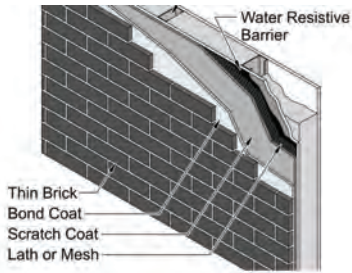

Route 66

Thick Set Application on Studs:

Thin Set Application on CMU:

Exterior Thin Set Application on Studs:

Modular Panel on Studs:

Corner Dimensions:

Corner Packaging:

5 In. ft. per box
24 pieces per box
24 lbs. per box