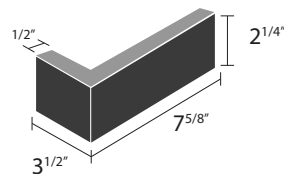

Route 66

Thick Set Application on Studs:

Thin Set Application on CMU:

Exterior Thin Set Application on Studs:

Modular Panel on Studs:

Corner Dimensions:

Corner Packaging:

5 In. ft. per box
24 pieces per box
24 lbs. per box

Stretcher Dimensions:

Stretcher Packaging:

7.3 sq. ft. per box
50 slices per box
37.5 lbs per box

Hebron Brick Company
1000 E Washington Ave
Hebron, ND 58103
www.hebronbrick.com