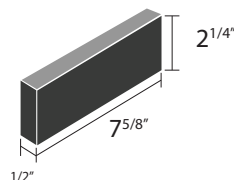

Route 66

Thick Set Application on Studs:

Thin Set Application on CMU:

Exterior Thin Set Application on Studs:

Modular Panel on Studs:

Corner Dimensions:

Corner Packaging:

5 In. ft. per box
24 pieces per box
24 lbs. per box

Stretcher Dimensions:

Stretcher Packaging:

7.3 sq. ft. per box
50 slices per box
37.5 lbs per box

Hebron Brick Company
1000 E Washington Ave
Hebron, ND 58103
www.hebronbrick.com