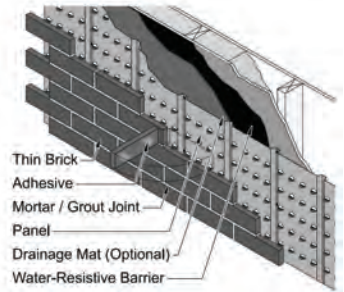

Route 66

Thick Set Application on Studs:

Thin Set Application on CMU:

Exterior Thin Set Application on Studs:

Modular Panel on Studs:

Corner Dimensions:

Corner Packaging:

5 In. ft. per box
24 pieces per box
24 lbs. per box